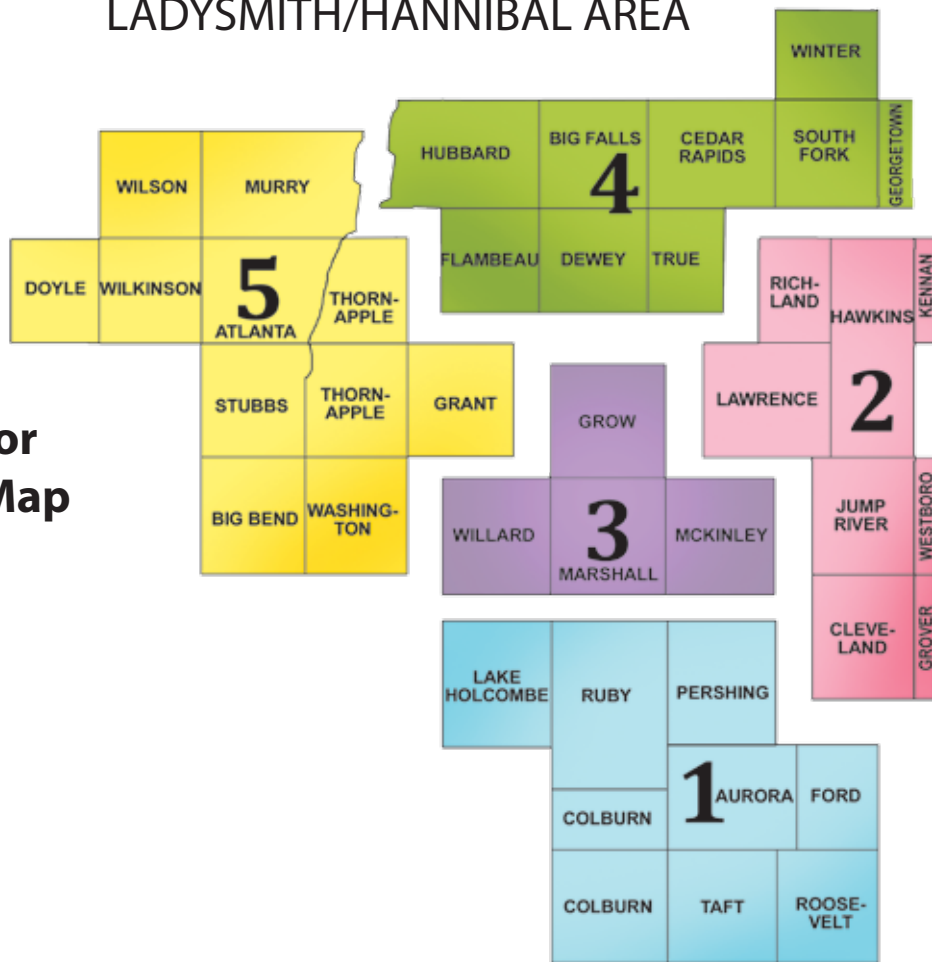

LADYSMITH/HANNIBAL AREA

District Count for Current District Map

- District 1 – 893
- District 2 – 872
- District 3 – 724
- District 4 – 1,002
- District 5 – 897
- District 6 – 811
- District 7 – 1,159
- District 8 – 1,112
- District 9 – 1,190

District Counts as of 12/2/21

HAYWARD AREA