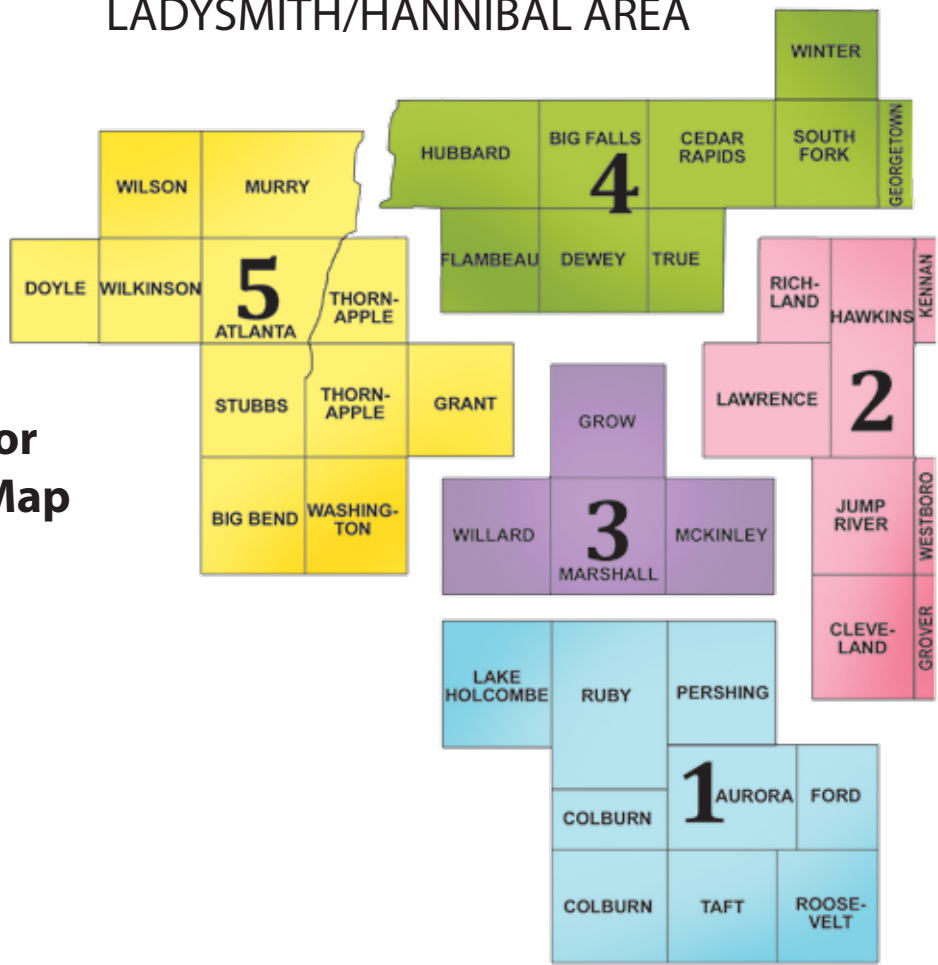

LADYSMITH/HANNIBAL AREA

District Count for Current District Map

- District 1 – 913
- District 2 – 900
- District 3 – 750
- District 4 – 1,011
- District 5 – 916
- District 6 – 837
- District 7 – 1,191
- District 8 – 1,138
- District 9 – 1,213

District Counts as of 1/16/2023

HAYWARD AREA