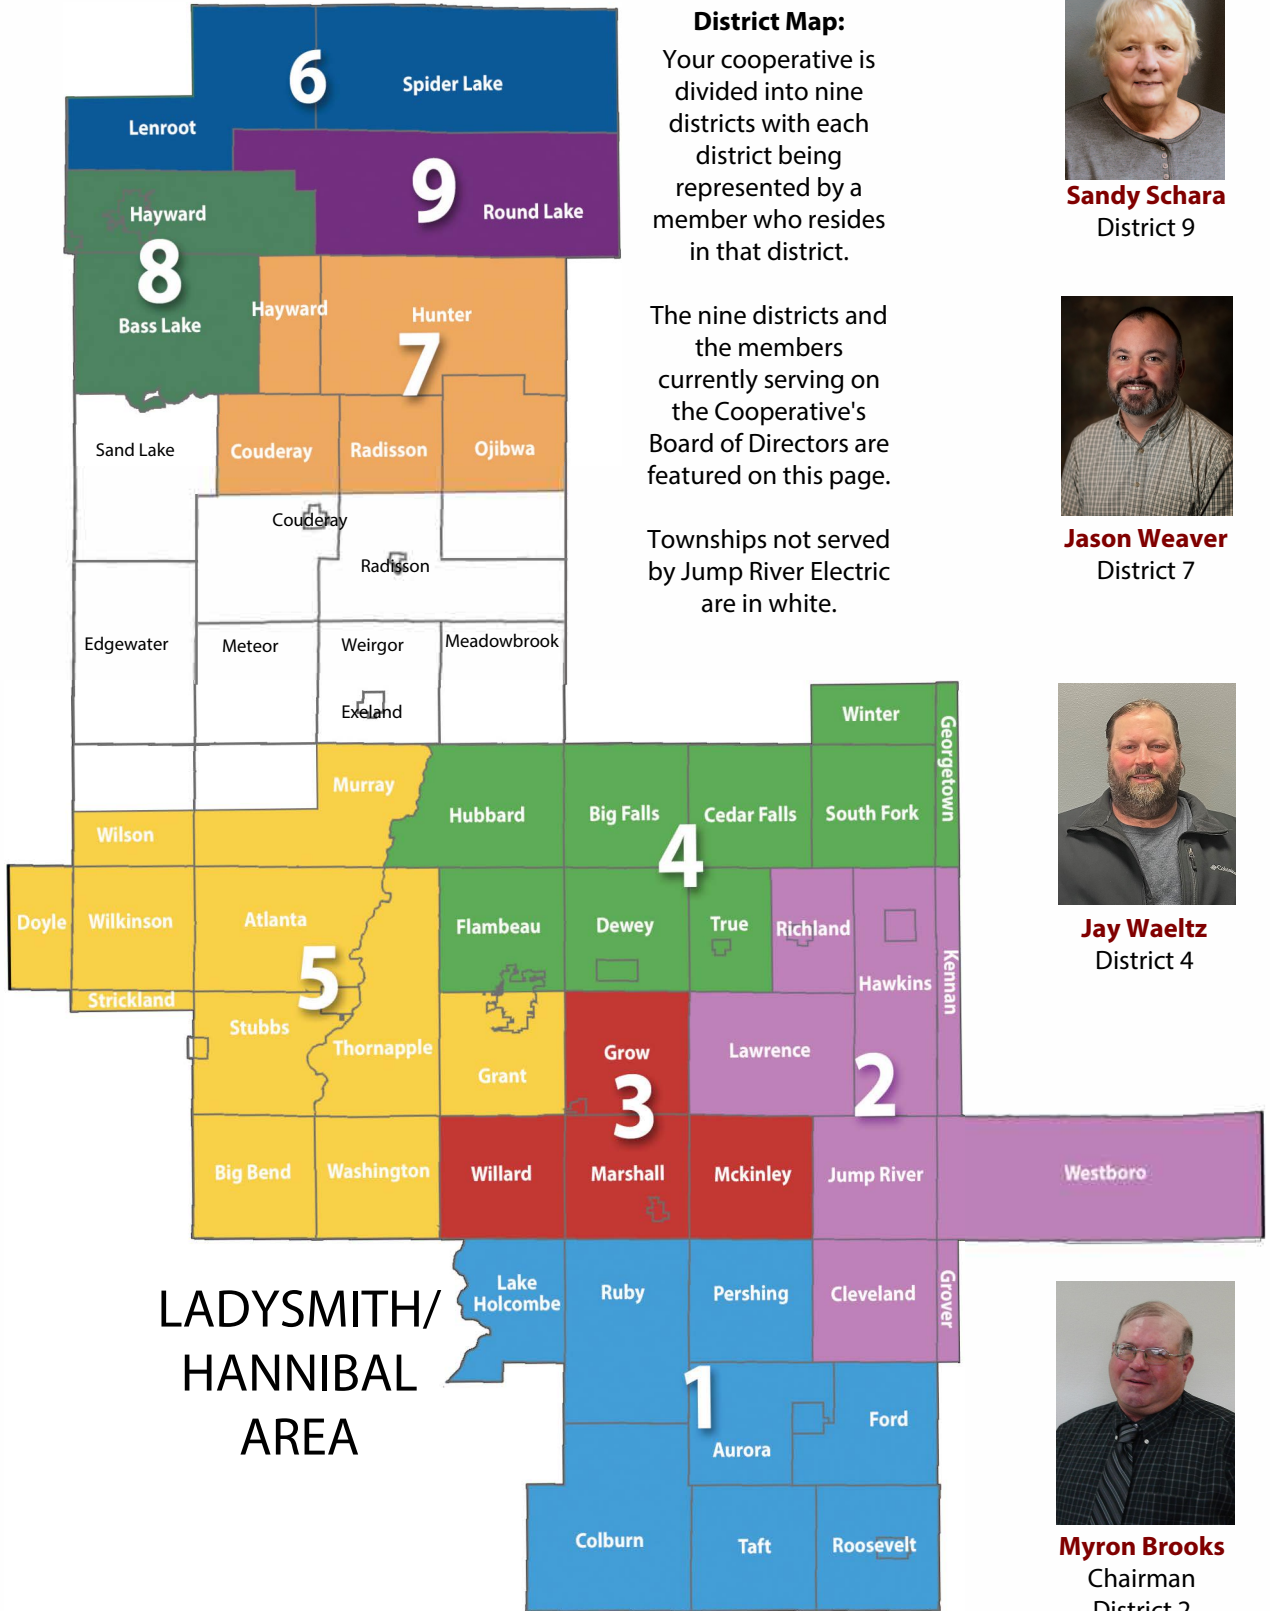

Jump River Electric Cooperative Director Districts

Bill Amery
District 6

Wally Kruk
District 8

Bill van Doorn
Vice-Chairman
District 5

Joe Lorence
Secretary-Treasurer
District 3

Jane Reich
District 1

HAYWARD AREA

District Map:
Your cooperative is divided into nine districts with each district being represented by a member who resides in that district.

The nine districts and the members currently serving on the Cooperative's Board of Directors are featured on this page.

Townships not served by Jump River Electric are in white.

Sandy Schara
District 9

Jason Weaver
District 7

Jay Waeltz
District 4

Myron Brooks
Chairman
District 2