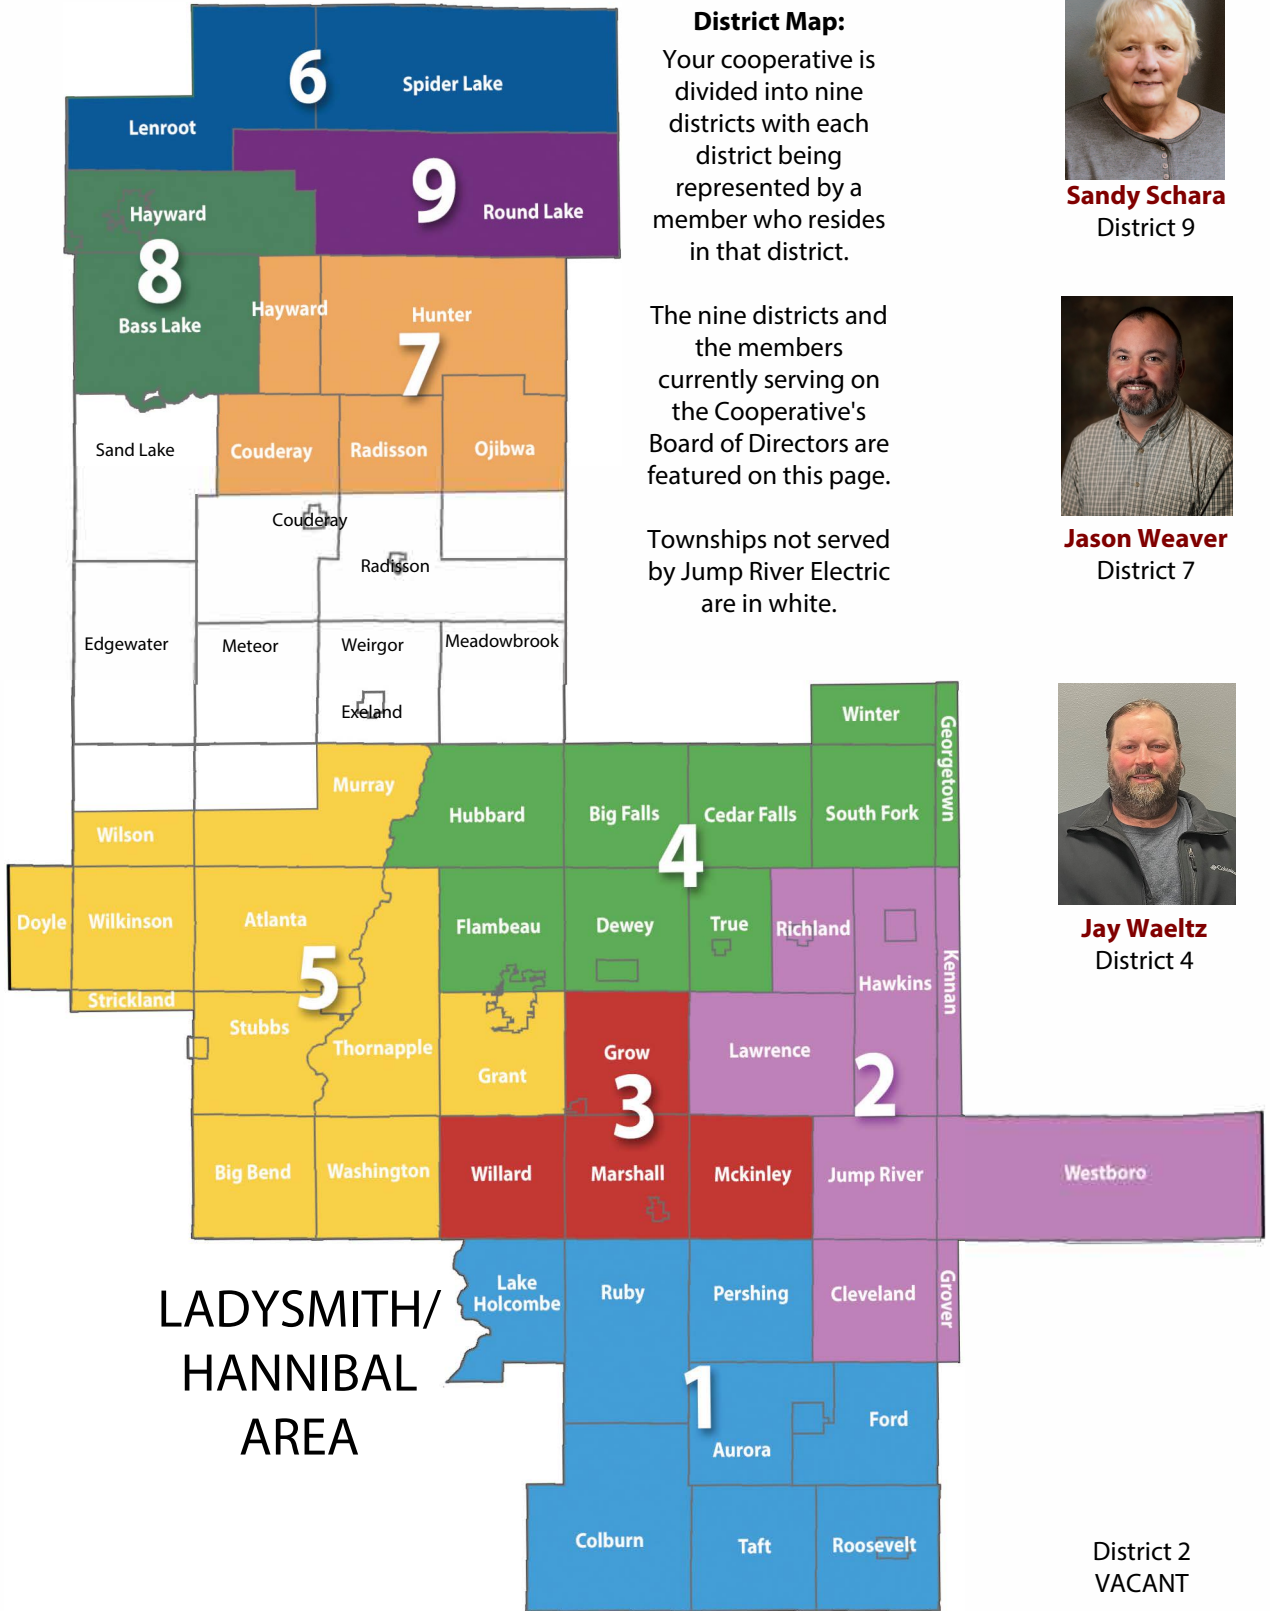

Jump River Electric Cooperative Director Districts

Bill Amery
District 6

Wally Kruk
Vice-Chairman
District 8

Bill van Doorn
Chairman
District 5

Joe Lorence
Secretary-Treasurer
District 3

Jane Reich
District 1

HAYWARD AREA

District Map:
Your cooperative is divided into nine districts with each district being represented by a member who resides in that district.

The nine districts and the members currently serving on the Cooperative's Board of Directors are featured on this page.

Townships not served by Jump River Electric are in white.

Sandy Schara
District 9

Jason Weaver
District 7

Jay Waeltz
District 4

District 2
VACANT