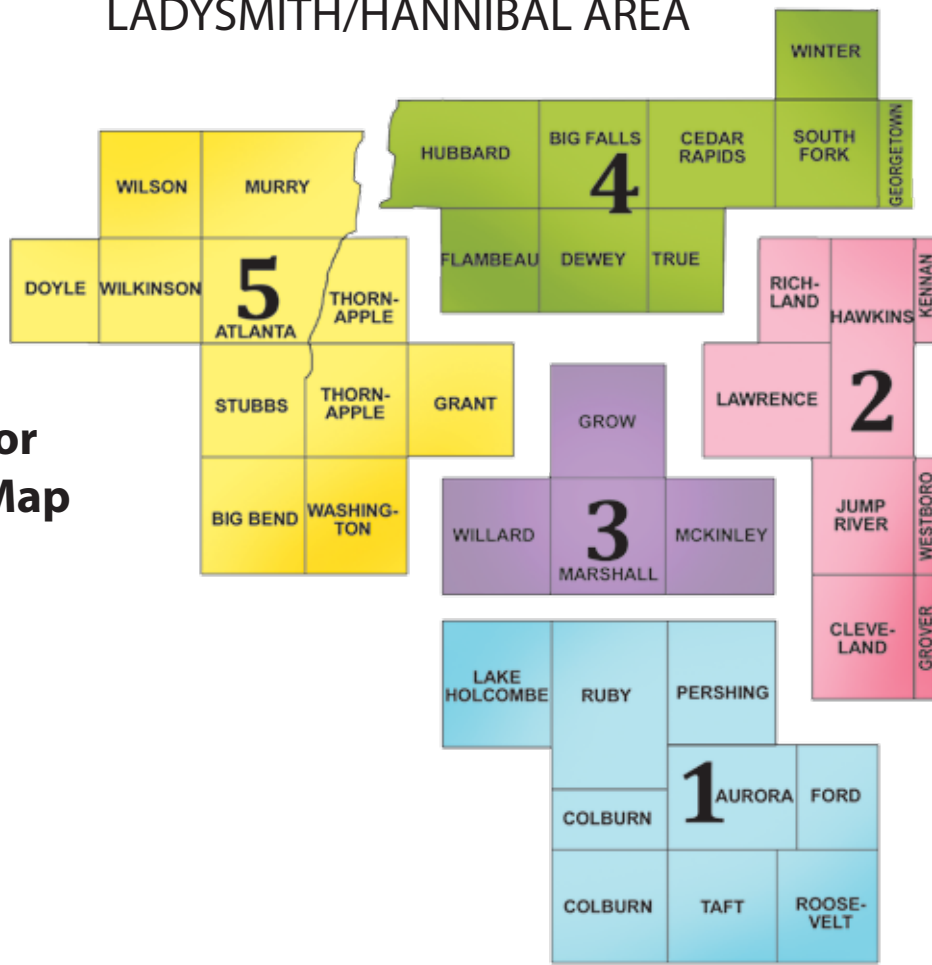

LADYSMITH/HANNIBAL AREA

District Count for Current District Map

- District 1 – 866
- District 2 – 853
- District 3 – 694
- District 4 – 955
- District 5 – 889
- District 6 – 776
- District 7 – 1,115
- District 8 – 1,096
- District 9 – 1,151

District Counts as of 10/5/16

HAYWARD AREA